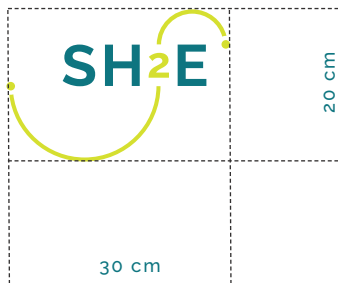

NEGATIVE + DESCRIPTION COLOUR

PROPORTIONS & SIZES

RESPECT AREA

RESPECT AREA

MINIMUM SIZE

MINIMUM SIZE

FONTS

**SUSTAINABILITY ASSESSMENT
OF HARMONISED HYDROGEN
ENERGY SYSTEMS**